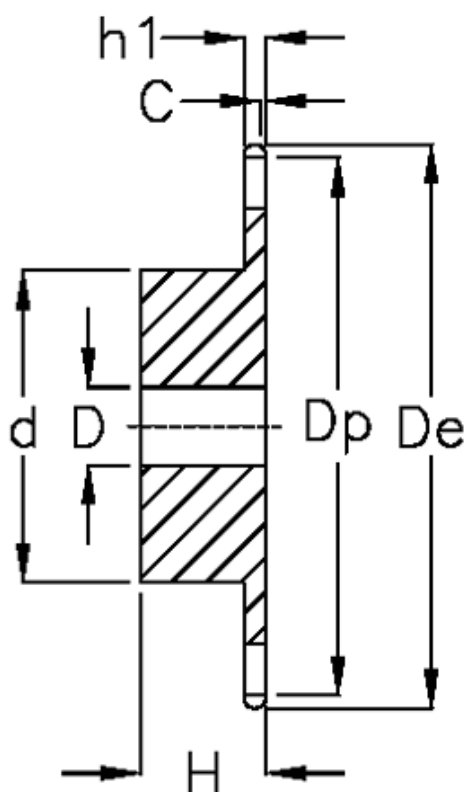

Article number: 616011006013

Description: Sprocket 10 B-1 Z=13 simplex
predrilled

Measures

C = 1.6

d = 47

D = $12 \pm 0,5$

De = 73

Dp = 66.32

For chain size = 5/8" x 3/8"

For chain type = 10 B-1

H = 30

h1 = 9.1

Number of teeth = 13